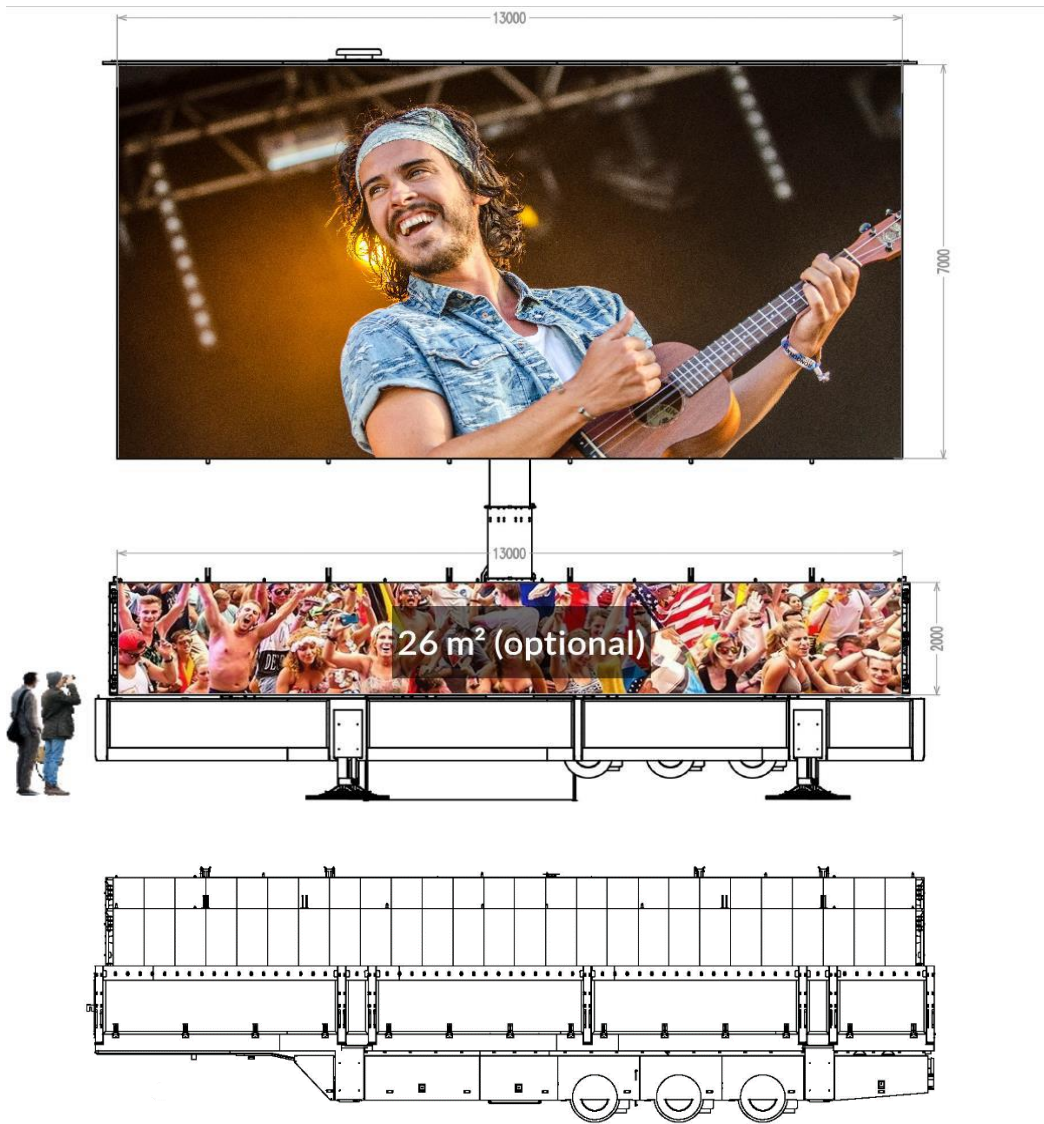

91m² Mobile Units

13m x 7m

HD Ledshine offers a wide range of high quality outdoor mobile screens. As uniformity and design are two of our key values, all units have the same finished design, no trucks underneath, no big structures, no visible wheels or other equipment: only one support column in the middle and a clean base finished down to the very last detail. The 91sqm unit is a variation to the world record 144sqm units. Optionally there is 26m² underneath. This could be perfect for sponsorships or other special effects.

Specifications

Pixel Pitch	P4 – 4,8mm (also available in P4.8)
Total Pixels	2704 x 1456 = 3.937.024 pixels
Screen dimensions	13m x 7m → 91m ²
Year of construction	2018
Buildup time	60 - 90 minutes
Disassembly time	60 minutes
Buildup dimensions needed	Around mast: 13,50m diameter Floor: 13,8m x 6,3m
Action Range	360° rotatable
Screen height top	Of choice: between 10,5m → 13,02m
Screen height bottom	Of choice: between 1,70m → 5,00m
Power supply needed	125 Amp 400V 3PH + N + E & 32 Amp 400V 3PH + N + E
Transport weight	33.500 kgs
Viewing angle	140°
Brightness	3.800 cd/m ²

Technical Drawings

Events