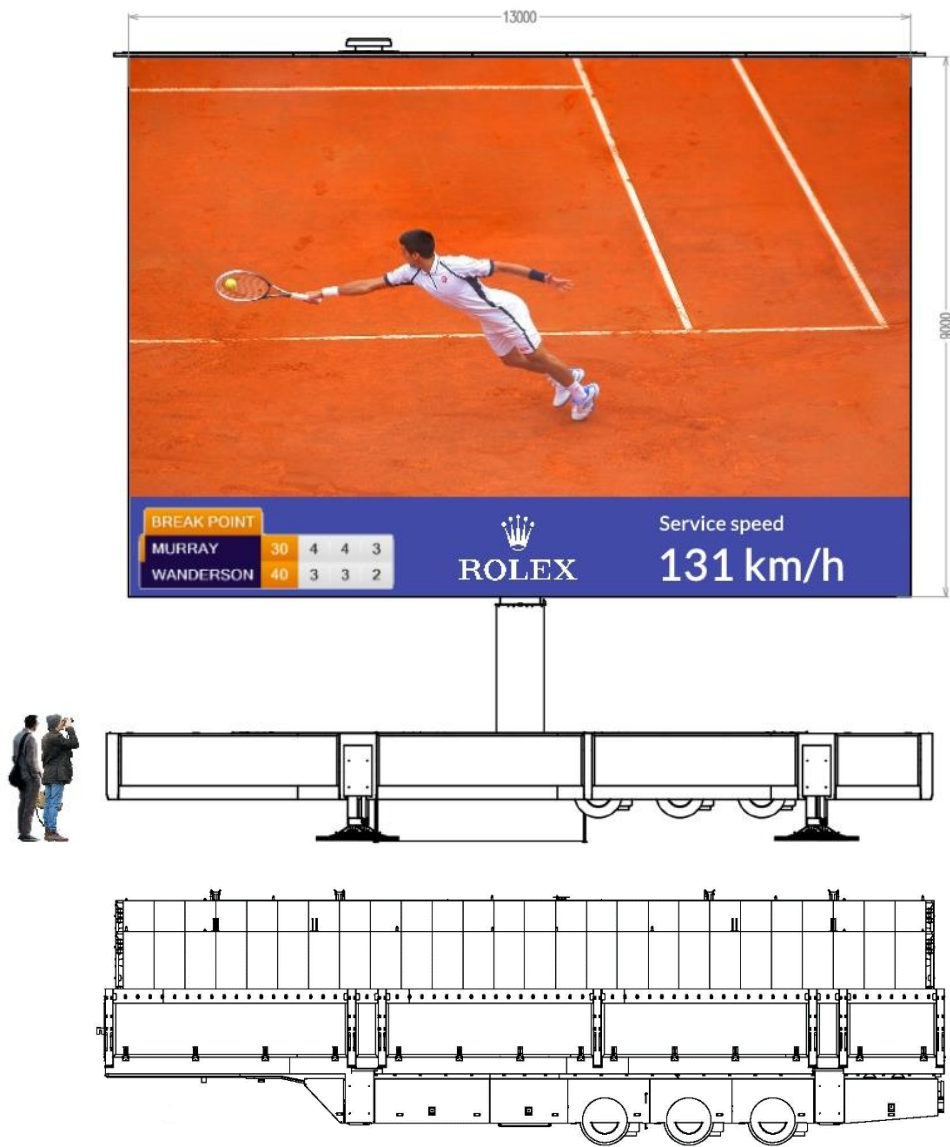

Technical Drawings