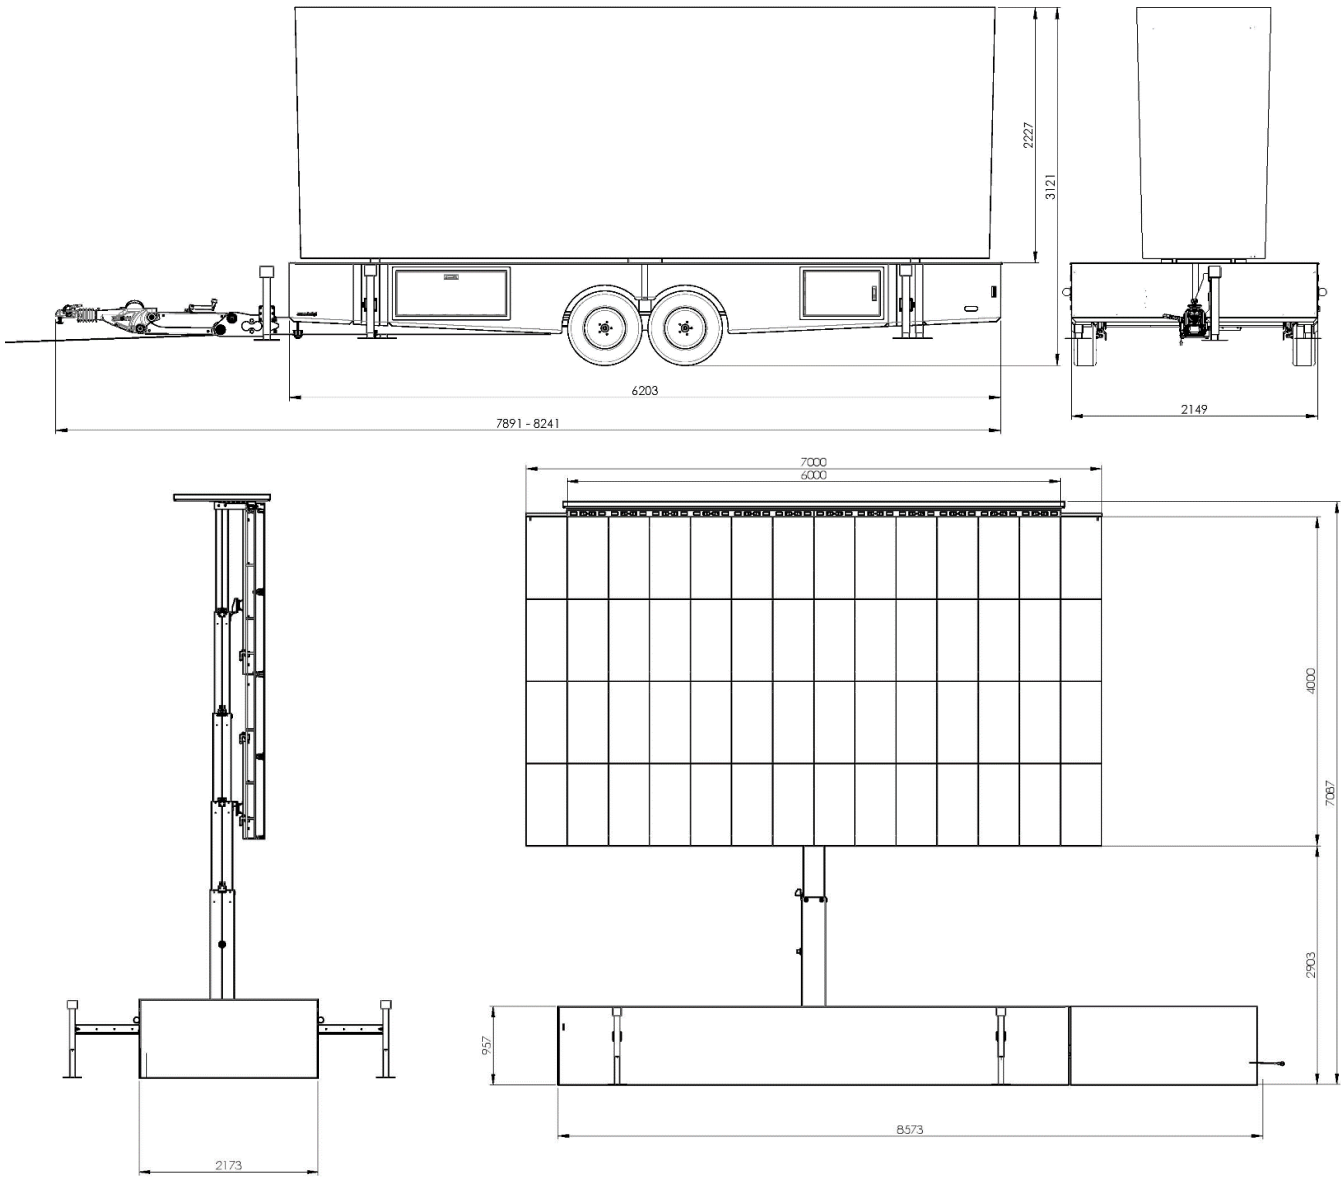

# 28m<sup>2</sup> Mobile Units – P8.3

7m x 4m

HD Ledshine offers a wide range of high quality outdoor mobile screens. As uniformity and design are two of our key values, all units have the same finished design, no trucks underneath, no big structures, no visible wheels or other equipment: only one support column in the middle and a clean base finished down to the very last detail. These are the perfect eyecatchers for outstanding outdoor events.

## Specifications

Pixel Pitch	P8 – 8,3mm (also available in P4.8)
Total Pixels	840 x 480 = 403.200 pixels
Screen dimensions	7m x 4m → 28m <sup>2</sup>
Year of construction	2018
Buildup time	60 minutes
Disassembly time	45 minutes
Buildup dimensions needed	Around mast: 7,5m diameter Floor: 9m x 3,80m
Action Range	360° rotatable
Screen height top	Of choice: between 4,8m → 7,10m
Screen height bottom	Of choice: between 0,80m → 3,10m
Power supply needed	32 Amp 400V 3PH + N + E
Transport weight	3.500 kgs
Viewing angle	140°
Brightness	5.500 cd/m <sup>2</sup>

# Technical Drawings